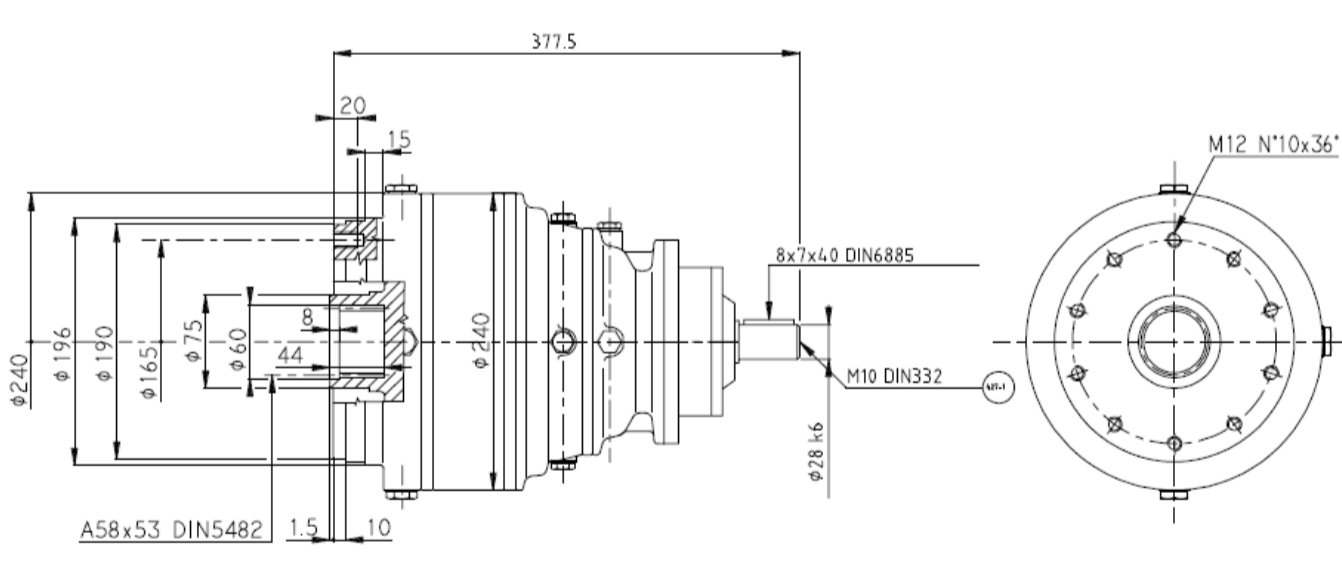

NO	PART NAME	SPECIFICATION	Q'TY	REMARK
1	BOWL	SSC13	1	EWBA400-B
2	SCREW	SSC13 + STS304	1	EWBA400-S
3	FED PIPE	ST304	1	EWBA400-F
4	REDUCER	-	1	EWBA400-R

NO	PART NAME	SPECIFICATION	Q'TY	REMARK
1	BOWL(EWHA400-B)	SSC13	1	

NO	PART NAME	SPECIFICATION	Q'TY	REMARK
1	FED PIPE	ST304	1	EWBA400-F

NO	PART NAME	SPECIFICATION	Q'TY	REMARK
1	REDUCER	-	1	EWBA400-R

NO	PART NAME	SPECIFICATION	Q'TY	REMARK
1	SCREW(EWHA400-S)	SSC13 + STS304	1	

NO	PART NAME	SPECIFICATION	Q'TY	REMARK
1	SCREW(EWHA400-S)	SSC13 + STS304	1	