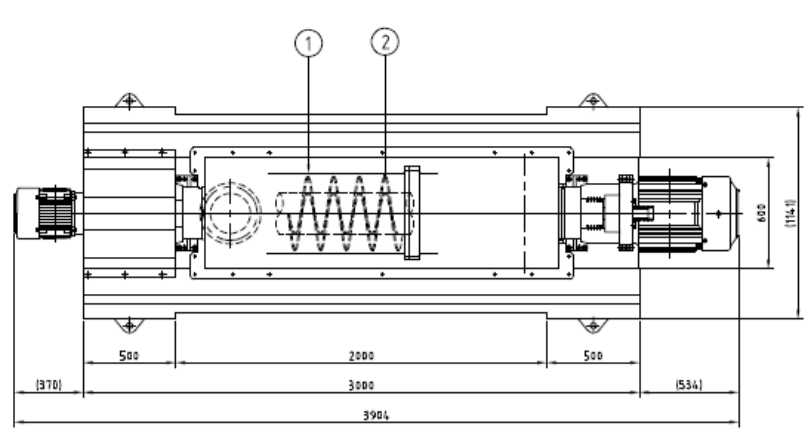

NO	PART NAME	SPECIFICATION	Q'TY	REMARK
1	BOWL	SSC13	1	EWBA400-B
2	SCREW	SSC13 + STS304	1	EWBA400-S
3	FED PIPE	ST304	1	EWBA400-F
4	REDUCER	-	1	EWBA400-R

NO	PART NAME	SPECIFICATION	Q'TY	REMARK
1	BOWL(EWHA400-B)	SSC13	1	

NO	PART NAME	SPECIFICATION	Q'TY	REMARK
1	FED PIPE	ST304	1	EWBA400-F

NO	PART NAME	SPECIFICATION	Q'TY	REMARK
1	REDUCER	-	1	EWBA400-R

NO	PART NAME	SPECIFICATION	Q'TY	REMARK
1	SCREW(EWHA400-S)	SSC13 + STS304	1	

NO	PART NAME	SPECIFICATION	Q'TY	REMARK
1	SCREW(EWHA400-S)	SSC13 + STS304	1	