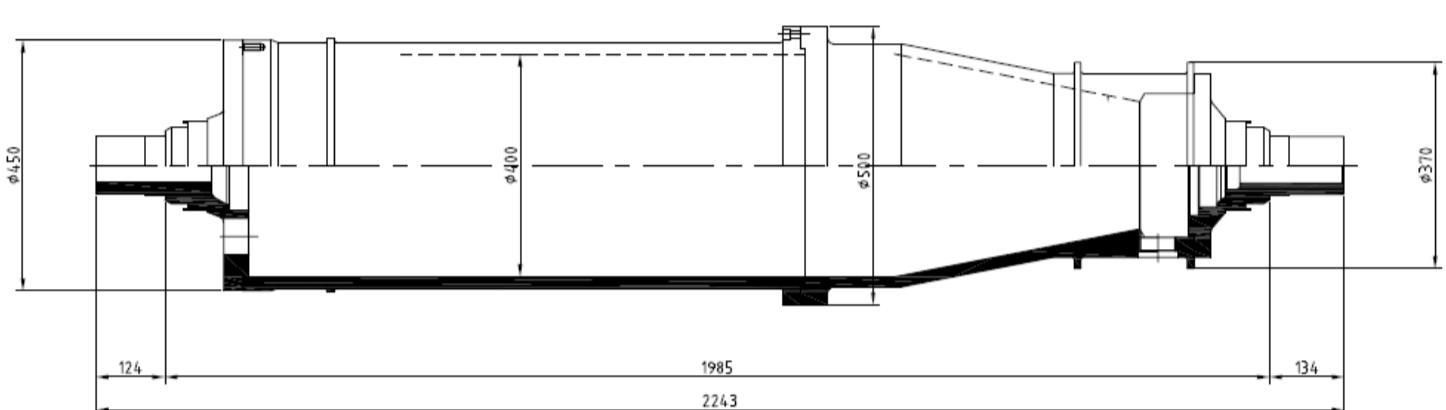

NO	PART NAME	SPECIFICATION	Q'TY	REMARK
1	BOWL	SSC13	1	EWBA400-B
2	SCREW	SSC13 + STS304	1	EWBA400-S
3	FED PIPE	ST304	1	EWBA400-F
4	REDUCER	-	1	EWBA400-R

NO	PART NAME	SPECIFICATION	Q'TY	REMARK
1	BOWL(EWHA400-B)	SSC13	1	

NO	PART NAME	SPECIFICATION	Q'TY	REMARK
1	FED PIPE	ST304	1	EWBA400-F

NO	PART NAME	SPECIFICATION	Q'TY	REMARK
1	REDUCER	-	1	EWBA400-R

NO	PART NAME	SPECIFICATION	Q'TY	REMARK
1	SCREW(EWHA400-S)	SSC13 + STS304	1	

NO	PART NAME	SPECIFICATION	Q'TY	REMARK
1	SCREW(EWHA400-S)	SSC13 + STS304	1	