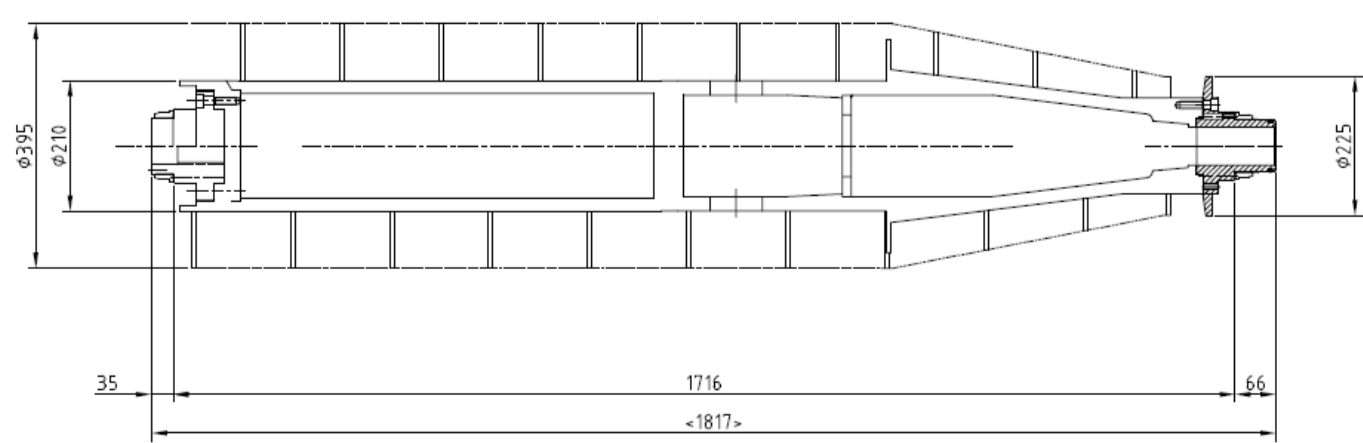

NO	PART NAME	SPECIFICATION	Q'TY	REMARK
1	BOWL	SSC13	1	EWBA400-B
2	SCREW	SSC13 + STS304	1	EWBA400-S
3	FED PIPE	ST304	1	EWBA400-F
4	REDUCER	-	1	EWBA400-R

NO	PART NAME	SPECIFICATION	Q'TY	REMARK
1	BOWL(EWHA400-B)	SSC13	1	

NO	PART NAME	SPECIFICATION	Q'TY	REMARK
1	FED PIPE	ST304	1	EWBA400-F

NO	PART NAME	SPECIFICATION	Q'TY	REMARK
1	REDUCER	-	1	EWBA400-R

NO	PART NAME	SPECIFICATION	Q'TY	REMARK
1	SCREW(EWHA400-S)	SSC13 + STS304	1	

NO	PART NAME	SPECIFICATION	Q'TY	REMARK
1	SCREW(EWHA400-S)	SSC13 + STS304	1	