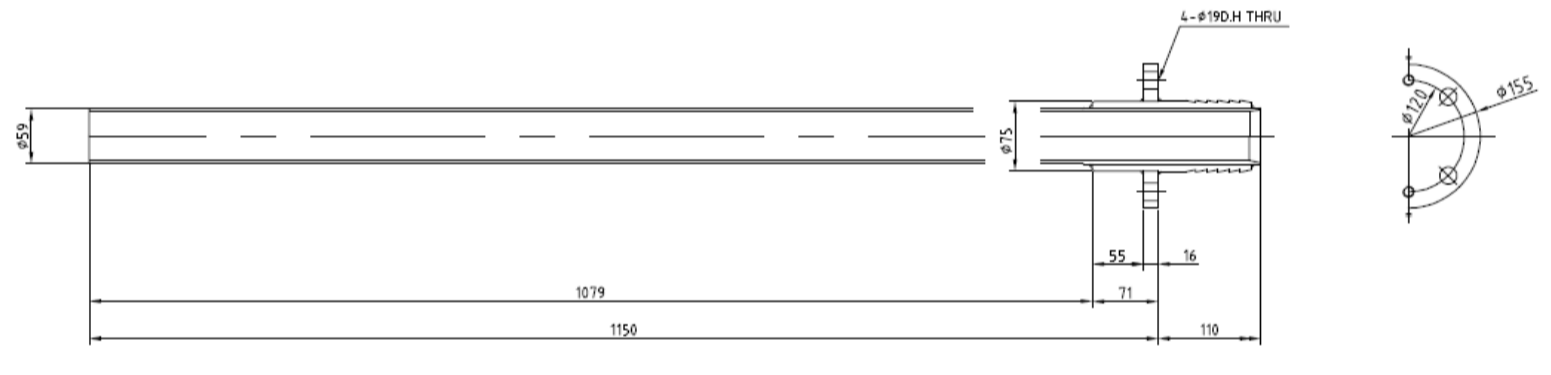

NO	PART NAME	SPECIFICATION	Q'TY	REMARK
1	BOWL	SSC13	1	EWBA400-B
2	SCREW	SSC13 + STS304	1	EWBA400-S
3	FED PIPE	ST304	1	EWBA400-F
4	REDUCER	-	1	EWBA400-R

NO	PART NAME	SPECIFICATION	Q'TY	REMARK
1	BOWL(EWHA400-B)	SSC13	1	

NO	PART NAME	SPECIFICATION	Q'TY	REMARK
1	FED PIPE	ST304	1	EWBA400-F

NO	PART NAME	SPECIFICATION	Q'TY	REMARK
1	REDUCER	-	1	EWBA400-R

NO	PART NAME	SPECIFICATION	Q'TY	REMARK
1	SCREW(EWHA400-S)	SSC13 + STS304	1	

NO	PART NAME	SPECIFICATION	Q'TY	REMARK
1	SCREW(EWHA400-S)	SSC13 + STS304	1	