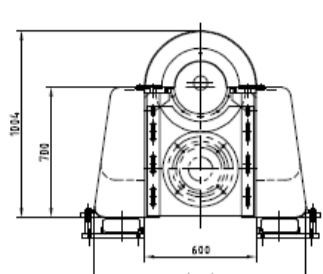

NO	PART NAME	SPECIFICATION	Q'TY	REMARK
1	BOWL	SSC13	1	EWBA400-B
2	SCREW	SSC13 + STS304	1	EWBA400-S
3	FED PIPE	ST304	1	EWBA400-F
4	REDUCER	-	1	EWBA400-R

NO	PART NAME	SPECIFICATION	Q'TY	REMARK
1	BOWL(EWHA400-B)	SSC13	1	

NO	PART NAME	SPECIFICATION	Q'TY	REMARK
1	FED PIPE	ST304	1	EWBA400-F

NO	PART NAME	SPECIFICATION	Q'TY	REMARK
1	REDUCER	-	1	EWBA400-R

NO	PART NAME	SPECIFICATION	Q'TY	REMARK
1	SCREW(EWHA400-S)	SSC13 + STS304	1	

NO	PART NAME	SPECIFICATION	Q'TY	REMARK
1	SCREW(EWHA400-S)	SSC13 + STS304	1	